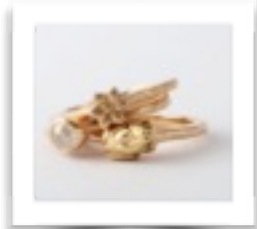

Life Lessons Luncheon Raffle Prizes

\$25 each or 5 for \$100

Matthew Trent Stacking Rings

18k rose gold flower ring, 18k
gold frog ring, 18k gold rose cut
diamond .74 ct ring

Retail Value: \$3050

Elizabeth Showers Earrings

Juliette chandelier earrings
with white quartz over
abalone - sterling silver

Value: \$695

Annual Pass

The LOOK Cinemas
annual pass is valid for
all features, seven days a
week, subject to
availability for the
person named on the
pass and one guest. This
pass is not transferable
and must be presented
with a photo ID

Value: \$1500

CECILIA Clutch

Croc embossed leather
Super glam yet neutral matte platinum
goes with virtually everything!
Made entirely in US

Value: \$500

Hilton Anatole

You and your guest will enjoy
an overnight stay, a fabulous
dinner and a spoiling spa
treatment at VSpa